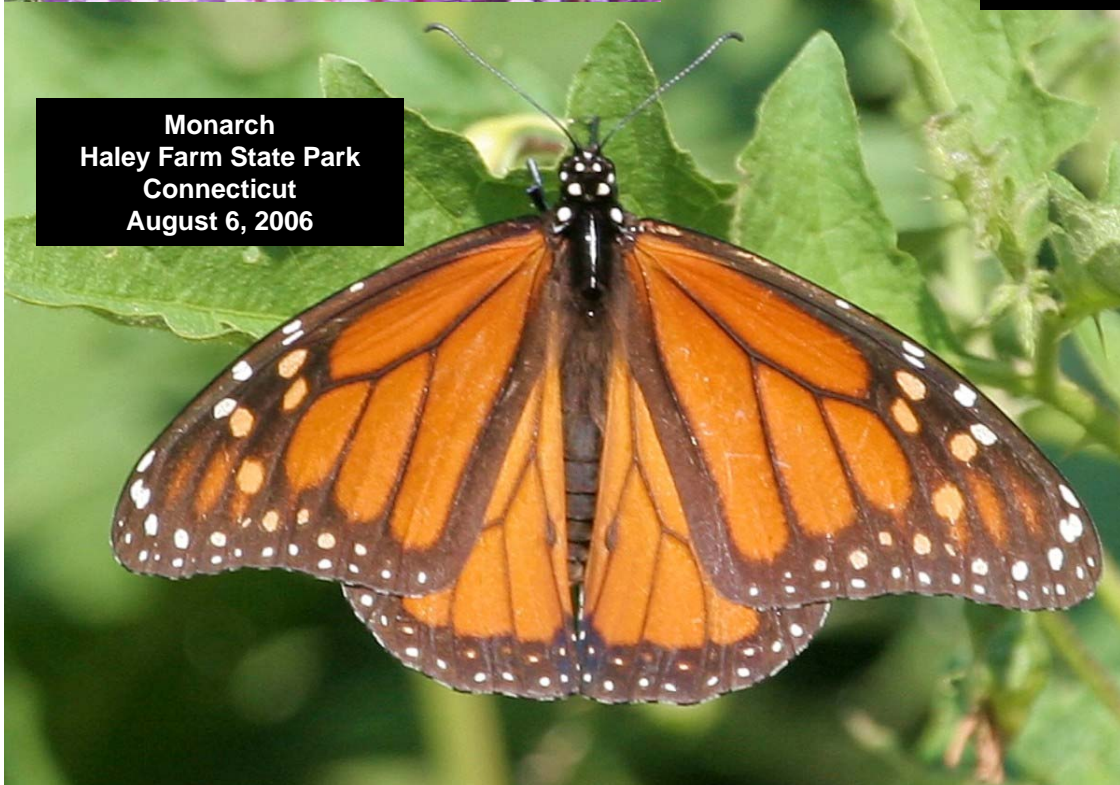

Great Spangled Fritillary
Haley Farm State Park
Connecticut
August 6, 2006

Creole Pearly-eye
Brunswick County, NC
August 25, 2006

Common Wood-Nymph
Trustom Pond National Wildlife Refuge
Rhode Island
August 6, 2006

Canon EOS 20D
500mm/f4 IS Lens with 1.4 Extender
© John Ennis 2006

Great Spangled Fritillary
Haley Farm State Park
Connecticut
August 6, 2006

Monarch
Haley Farm State Park
Connecticut
August 6, 2006

Canon EOS 20D
500mm/f4 IS Lens with 1.4 Extender
© John Ennis 2006