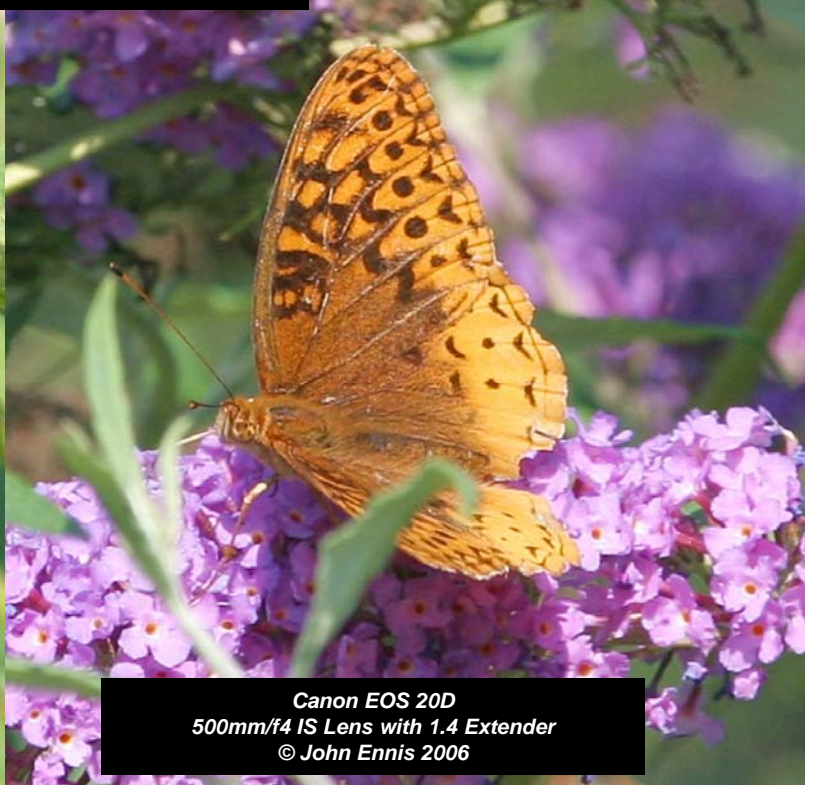

Great Spangled Fritillary
Haley Farm State Park
Connecticut
August 6, 2006

Creole Pearly-eye
Brunswick County, NC
August 25, 2006

Common Wood-Nymph
Trustom Pond National Wildlife Refuge
Rhode Island
August 6, 2006

Canon EOS 20D
500mm/f4 IS Lens with 1.4 Extender
© John Ennis 2006

Great Spangled Fritillary
Haley Farm State Park
Connecticut
August 6, 2006

Monarch
Haley Farm State Park
Connecticut
August 6, 2006

Canon EOS 20D
500mm/f4 IS Lens with 1.4 Extender
© John Ennis 2006